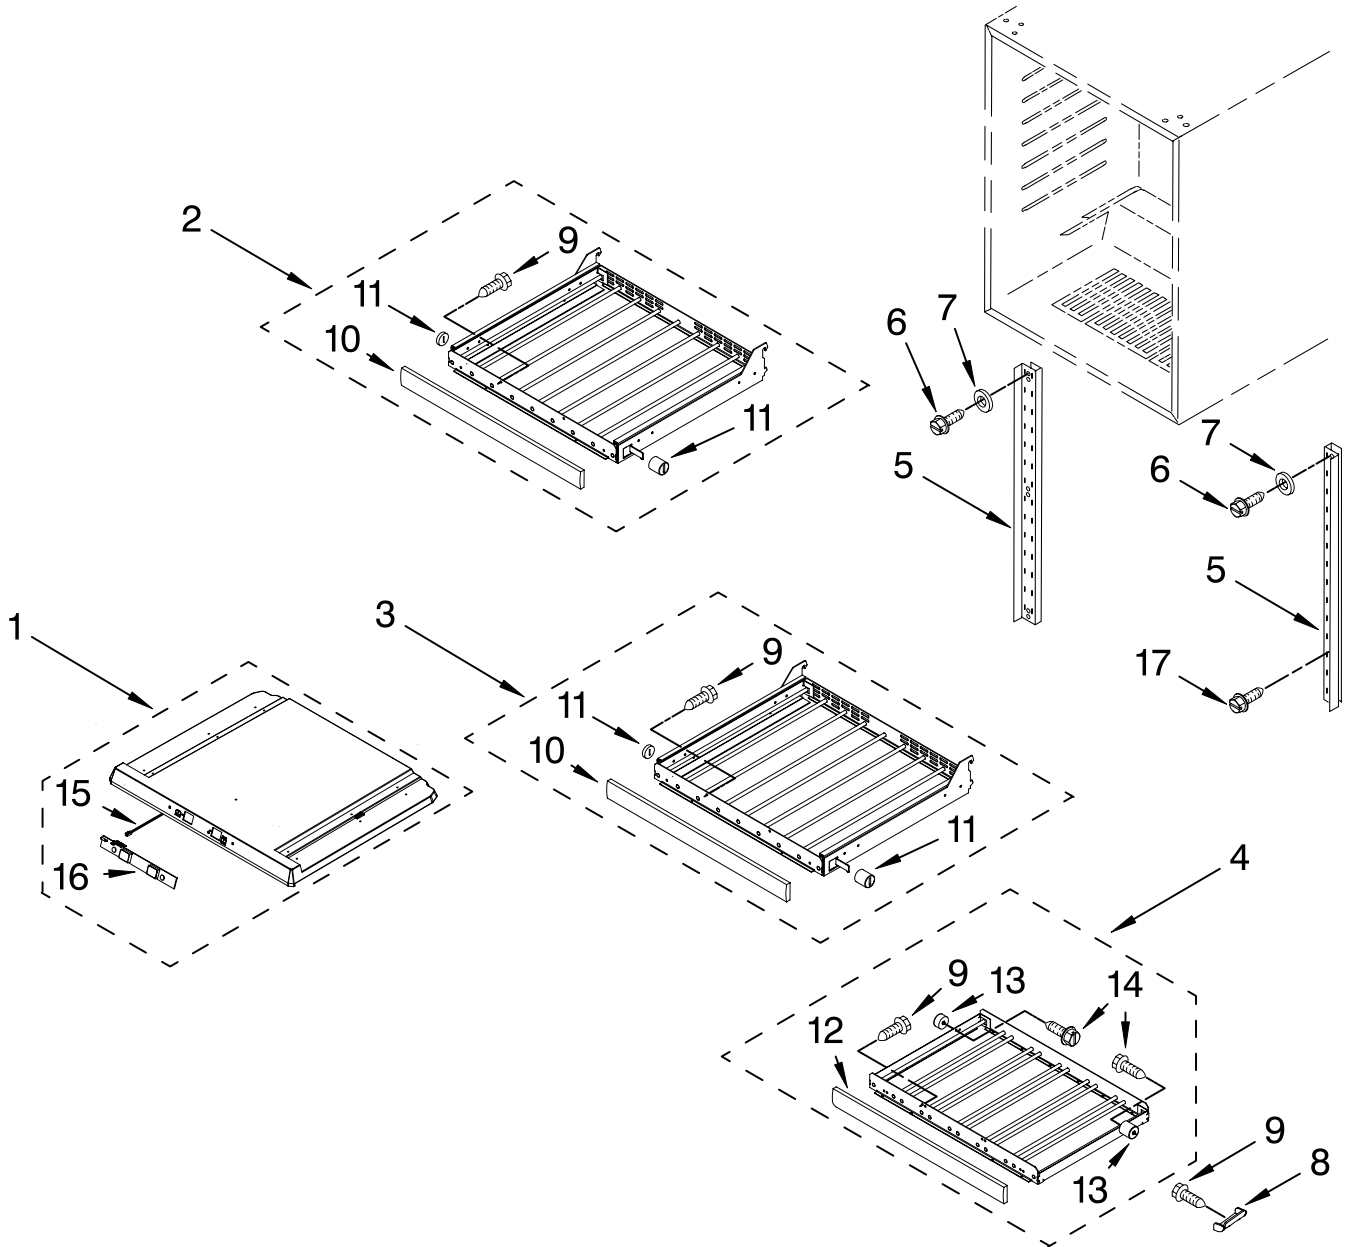

SHELF PARTS

For Models: KUWO24RSBX01
(Black)

Illus. No.	Part No.	DESCRIPTION
1	4344879	Temperature Separator
2	4344844	Wine Rack, (4)
3	4344845	Wine Rack, (1)
4	4344848	Wine Rack, Lower
5	4344842	Left Side
	4344843	Right Side
6	4344794	Screw

Illus. No.	Part No.	DESCRIPTION
7	4344795	Washer
8	4344850	Stop, Lower Rack
9	4344851	Screw
10	4344882	Trim, Top And Middle Racks
11		Support
	4344866	Left
	4344867	Right
12	W10163279	Trim, Lower Rack

Illus. No.	Part No.	DESCRIPTION
13		Support, Bumper
	4344885	Left
	4344886	Right
14		Screw
	4344914	Left
	4344915	Right
15	4344895	Transformer Cable
16	4344894	PCB Display Board
17	W10162986	Screw-W/Washer

FOR ORDERING INFORMATION REFER TO PARTS PRICE LIST